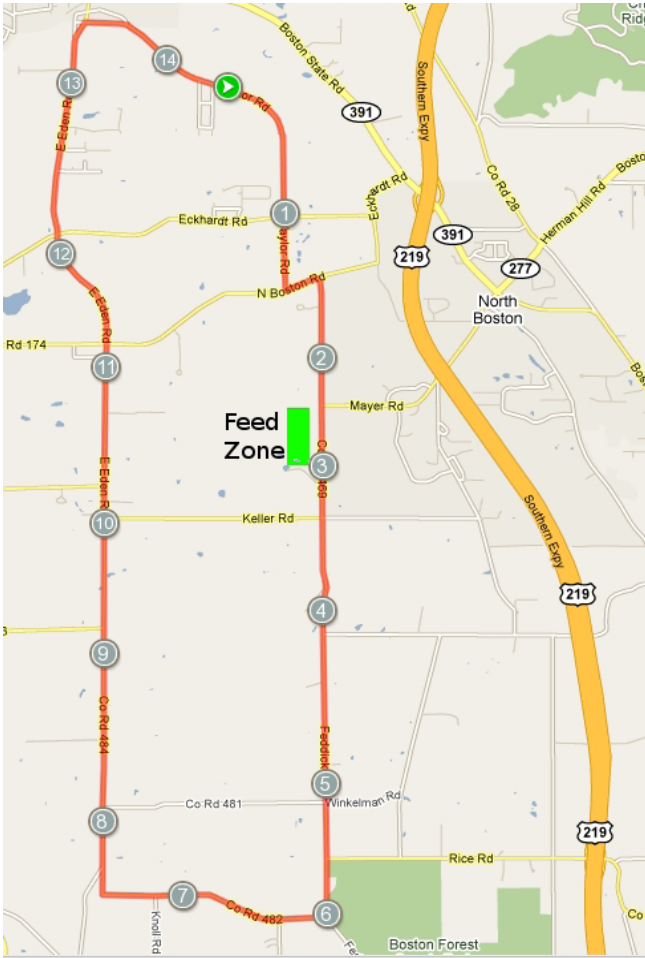

**Preregistration @ BikeReg.com
$25 / $30 Day of Race**

Directions and more information available at: www.buffalobicycling.com. This is a USAC Sanctioned event, permit number pending.

Additional preem money/merchandise also awarded. 1-day license available for $10.

Prizes/places based on the following minimum field sizes: Women Pro 1/2/3, Women 4, Men Cat 5 and MM 50+ - min. of 20. Men Cat. Pro 1/2, Men Cat. 3/4 and MM 35+ - min. of 30. Promoter reserves the right to combine categories due to insufficient entries or shorten races due to time constraints.

*USCF rules apply. Bicycles subject to safety inspection. **Registration opens at 8:30 am and closes ½ hr. prior to start of 1st race.** Race held rain or shine. No refunds; entry will be considered a donation.*

Category	Distance	Start Time	Purse
Men Pro/1/2/3	4 laps - 58.6 miles	10:00 am	$800 / 12 Places
Men Cat. 4	3 laps - 44.0 miles	10:05 am	$500 / 10 Places
Men Cat. 5	2 laps - 29.3 miles	10:10 am	$200 / 7 Places
Masters Men 50+	3 laps - 44.0 miles	10:35 am	$300 / 7 Places
Women Pro 1/2/3	3 laps - 44.0 miles	10:40 am	$300 / 7 Places
Women 4	2 laps - 29.3 miles	10:50 am	$200 / 7 Places
Juniors 15-18	2 laps - 29.3 miles	10:55 am	Medals